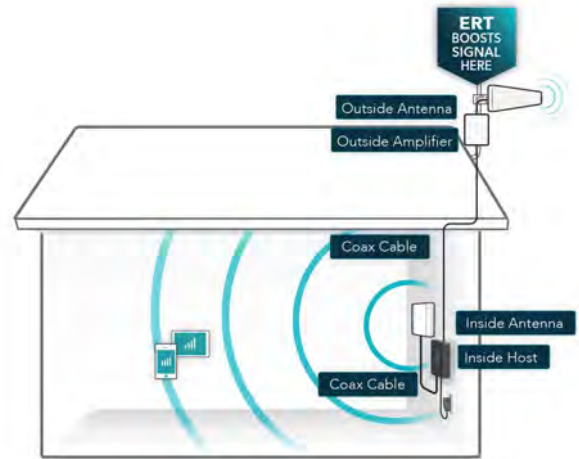

HIGHEST DOWNLINK GAIN ON ALL BANDS

Fusion4Home Max outperforms the Multi-Room (when adjusted for cable loss) by delivering up to +7 dB higher downlink gain and a higher signal-to-noise ratio (SINR). Fusion4Home Max also features the SureCall's patented 2XP technology, which doubles uplink transmission power to cell towers to help users stay connected in even the most remote and signal deprived locations.

Booster Downlink Gain (dB)	Fusion4Home Max	Home Multi-Room	Difference per band
Band 12	61.9	57.8	+4.1 dB
Band 13	61.7	56.5	+5.2 dB
Band 5	61.0	58.6	+2.4 dB
Band 25	67.6	60.7	+6.9 dB
Band 4	69.5	62.2	+7.3 dB

Source: FCC adjusted for cable loss using Times Microwaves industry standard calculations

The combination of ERT and 2XP technologies gives SureCall's Fusion4Home Max a clear technological performance advantage among all-carrier cell signal boosters for rural and suburban areas.